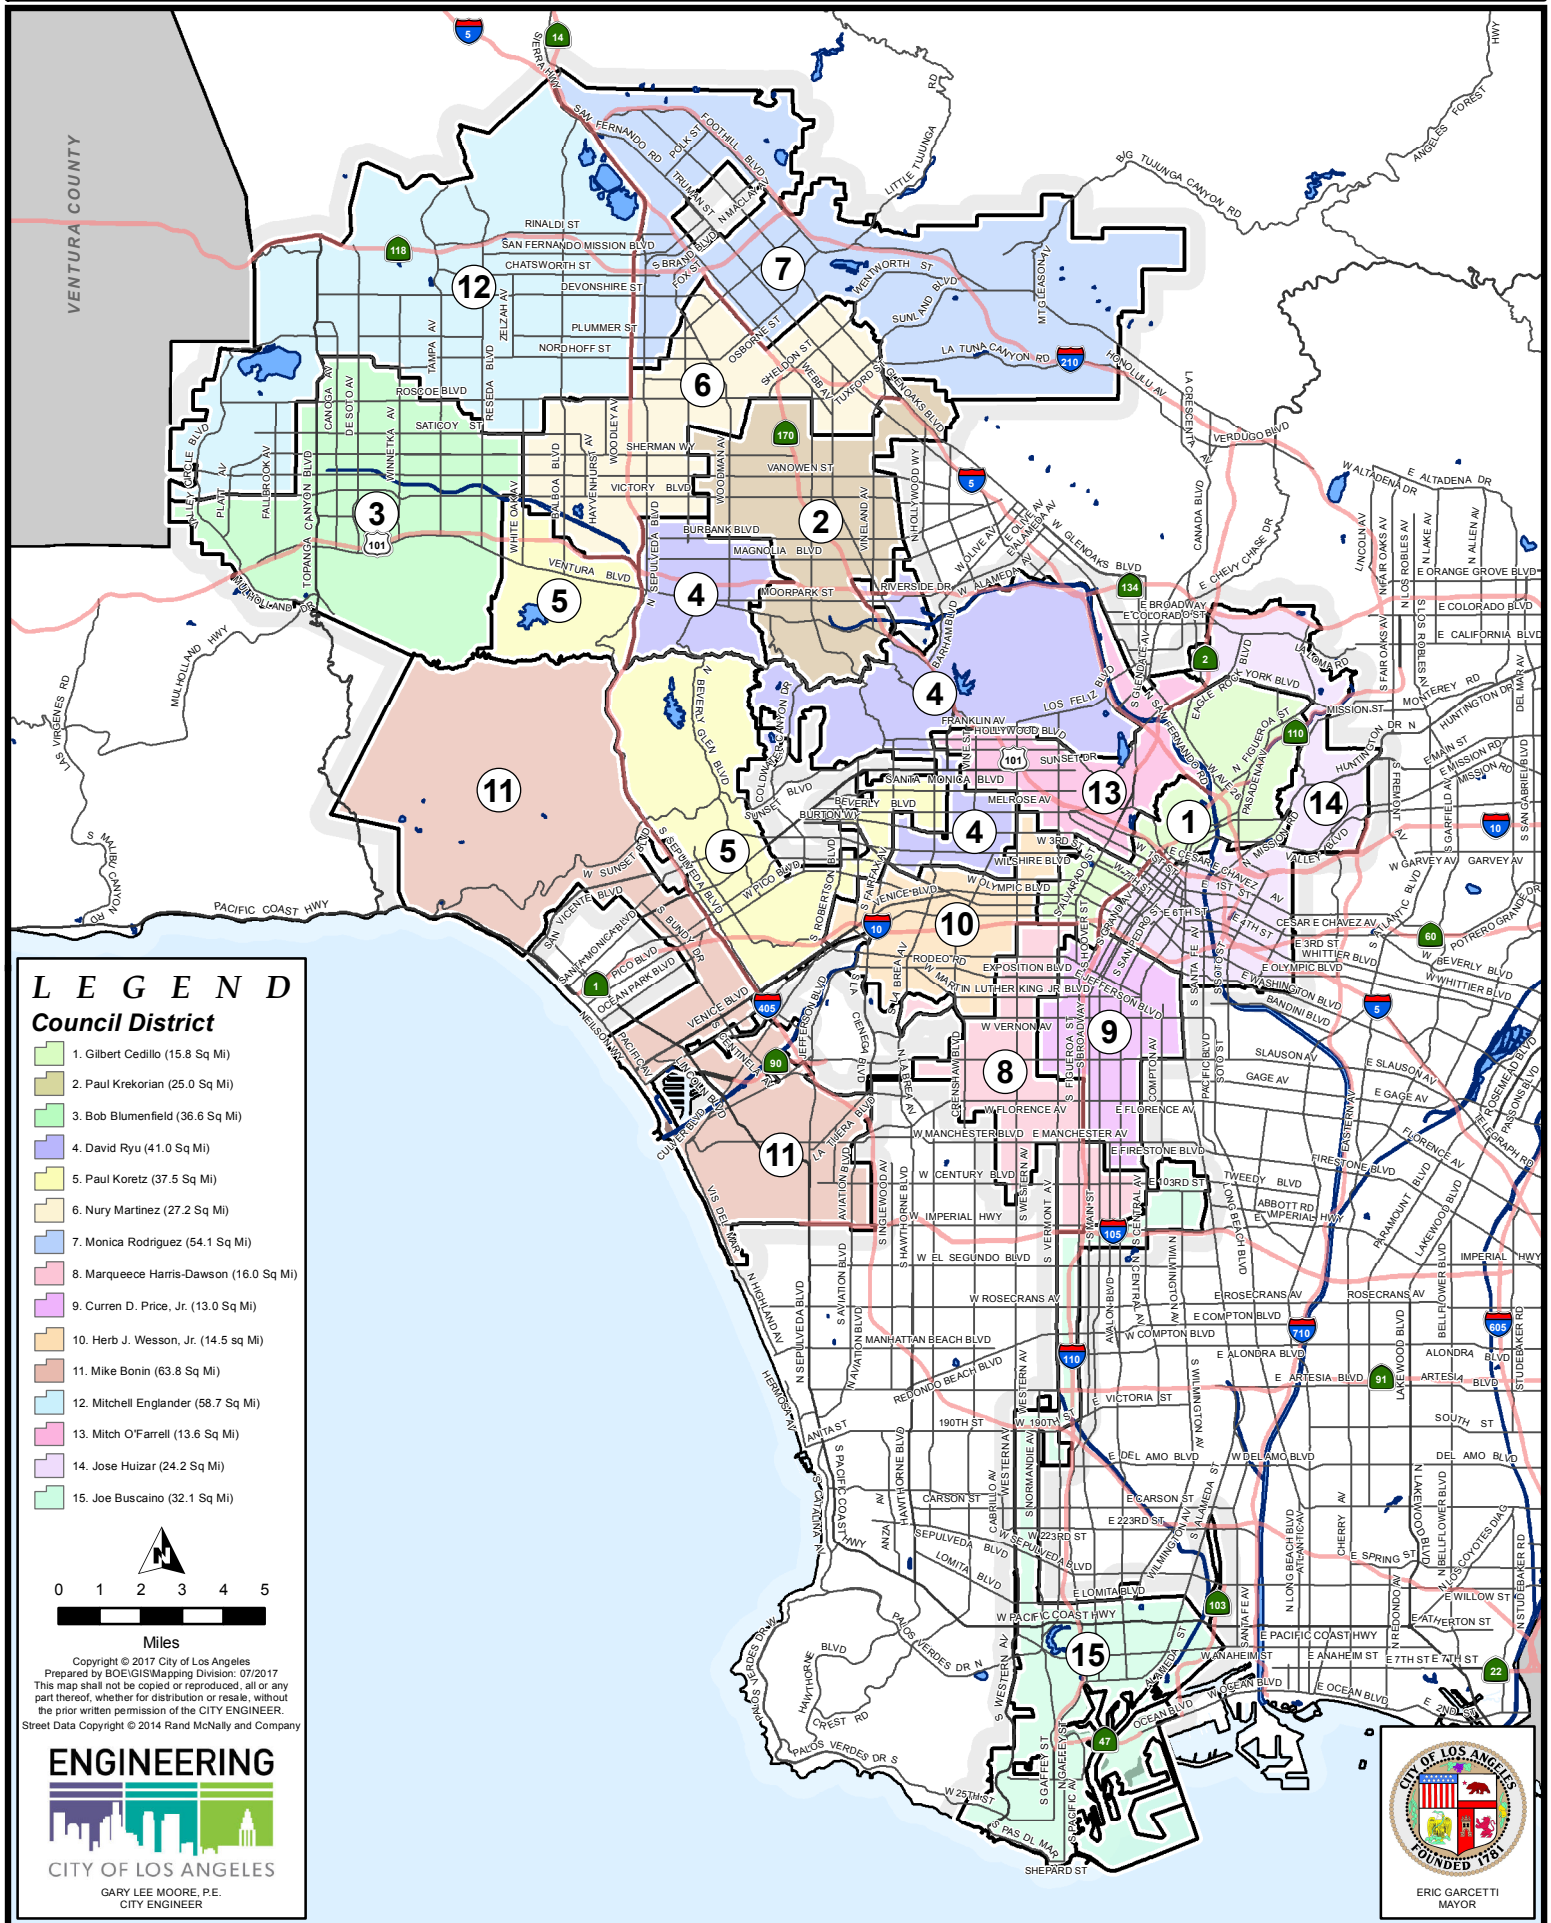

City of Los Angeles Council Districts

LEGEND
Council District

1. Gilbert Cedillo (15.8 Sq Mi)
2. Paul Krekorian (25.0 Sq Mi)
3. Bob Blumenfeld (36.6 Sq Mi)
4. David Ryu (41.0 Sq Mi)
5. Paul Koretz (37.5 Sq Mi)
6. Nury Martinez (27.2 Sq Mi)
7. Monica Rodriguez (54.1 Sq Mi)
8. Marqueece Harris-Dawson (16.0 Sq Mi)
9. Curren D. Price, Jr. (13.0 Sq Mi)
10. Herb J. Wesson, Jr. (14.5 Sq Mi)
11. Mike Bonin (63.8 Sq Mi)
12. Mitchell Englander (58.7 Sq Mi)
13. Mitch O'Farrell (13.6 Sq Mi)
14. Jose Huizar (24.2 Sq Mi)
15. Joe Buscino (32.1 Sq Mi)

ENGINEERING

CITY OF LOS ANGELES
GARY LEE MOORE, P.E.
CITY ENGINEER

CITY OF LOS ANGELES
FOUNDED 1781
ERIC GARCETTI
MAYOR